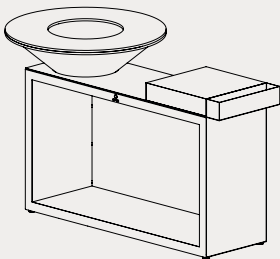

OI-85-100

OFYR ISLAND 85-100

Material	Tabletop Base and Cone Plate	Rubberwood Corten steel Black carbon steel
Dimensions	Height Depth Total Depth Base Width	39.3" 33.5" 17.7" 65.7"
Weight Storage		±767 lbs ±26.5 ft³ wood
UPC		7430440898814