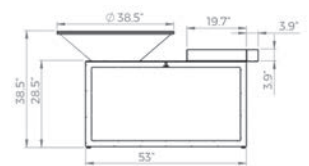

Weight

Base	Cone	Plate	Tray	Tabletop
220 lbs	50.7 lbs	125.7 lbs	6.6 lbs	11 lbs

*It is recommended that the butcher block wood top be stored inside when not in use.