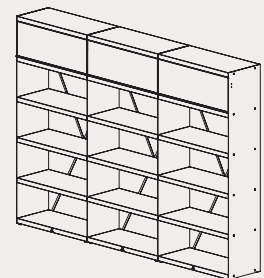

*It is recommended that the butcher block wood top be stored inside when not in use.

WOOD STORAGE

These rugged steel units transform a stack of wood into an attractive feature wall. A hinged top shelf keeps tools and other items hidden away. Available in three different sizes.

WS-100

WOOD STORAGE 100

Material Corten steel
Dimensions Height 85"
 Width 39.4"
 Depth 17.7"
Compartment space Height 14.5"
Weight 240.3 lbs
Storage ±35 ft³ wood

UPC 3291201943945

WS-200

WOOD STORAGE 200

Material Corten steel
Dimensions Height 85"
 Width 78.7"
 Depth 17.7"
Compartment space Height 14.5"
Weight 383 lbs
Storage ±70 ft³ wood

UPC 3291204101052

WS-300

WOOD STORAGE 300

Material Corten steel
Dimensions Height 85"
 Width 118.1"
 Depth 17.7"
Compartment space Height 14.5"
Weight ±550 lbs
Storage ±103 ft³ wood

UPC 3291206168282

THE OUTDOOR KITCHEN DESIGN STORE