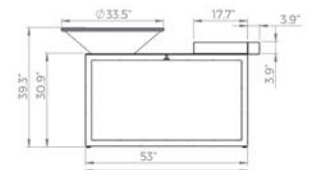

Weight

Base	Cone	Plate	Tray	Tabletop
198 lbs	37.5 lbs	97 lbs	6.6 lbs	8.8 lbs

OFYR ISLAND 100-100