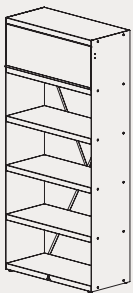

WS-100

WOOD STORAGE 100

Material Corten steel
Dimensions Height 85"
Width 39.4"
Depth 17.7"
Compartment space Height 14.5"
Weight 240.3 lbs
Storage ±35 ft³ wood

UPC 3291201943945