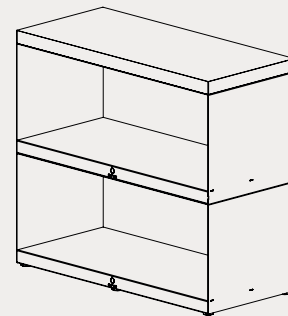

WOOD STORAGE BENCH

The Wood Storage Bench offers a stylish seating area, while providing storage for wood. Made from all-weather steel with a solid wood top, the different sized units can be used individually or stacked.

WS-B

WOOD STORAGE BENCH

Material	Top Base	Rubberwood Corten steel
Dimensions	Height	18.3"
	Width	39.4"
	Depth	17.7"
Weight Storage		±66.5 lbs ±7.5ft ³ wood
UPC		7430440898845

WS-D

WOOD STORAGE DOUBLE

Material	Top Base	Rubberwood Corten steel
Dimensions	Height	34.8"
	Width	39.4"
	Depth	17.7"
Weight Storage		
UPC		7430440898852

*It is recommended that the butcher block wood top be stored inside when not in use.

WOOD STORAGE

These rugged steel units transform a stack of wood into an attractive feature wall. A hinged top shelf keeps tools and other items hidden away. Available in three different sizes.